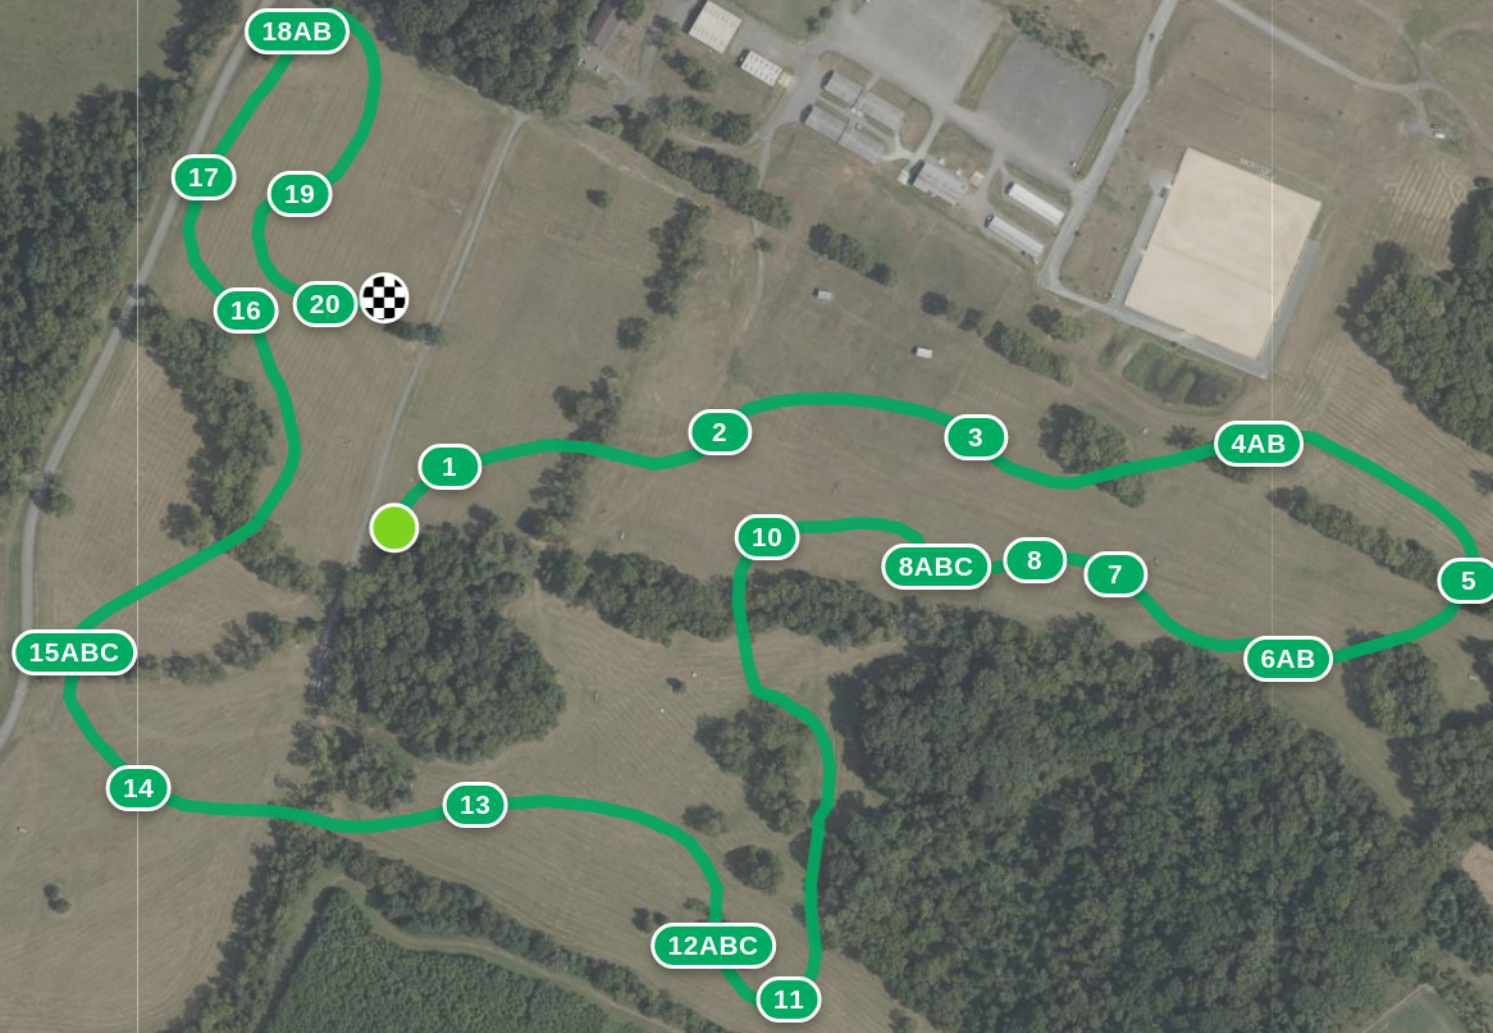

# LHPC Spring Horse Trials 2025 Preliminary

Efforts: 29      Opt. Time: 5m 47s  
Distance: 3002 m   Time Limit: 11m 34s  
Speed: 520 m/min

- 1 Log
- 2 MIM Table
- 3 Brush
- 4AB Cabin and Brush
- 5 Trakehner
- 6AB 2 Wedges
- 7 Oxe
- 8 Boathouse
- 8ABC Oasis Water
- 10 Beam
- 11 Hay wagon
- 12ABC Corner, Drop to Brush
- 13 8x Table
- 14 Big Log
- 15ABC Coffin
- 16 Aquaduct Table
- 17 Oxe
- 18AB Quarry Question
- 19 MIM Table
- 20 Picture Frame