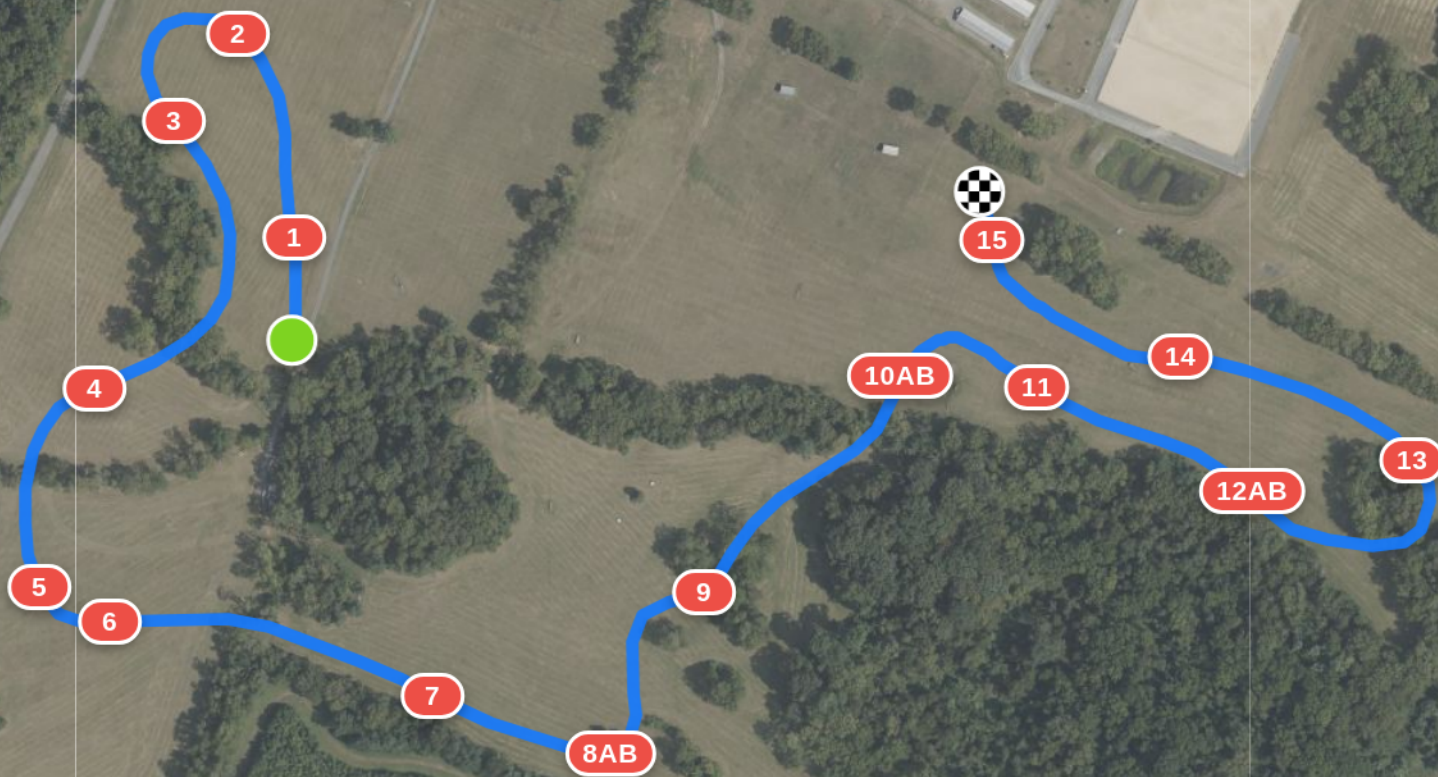

Loudoun HTs Novice

Efforts: 18
Opt. Time: 5m 15s
Distance: 2100 m
Time Limit: 10m 30s
Speed: 400 m/min
Speed Flts: 4m 40s

- 1 Start log
- 2 Poll Ramp
- 3 Mulch Log
- 4 Red Top Table
- 5 Tree Trunk
- 6 Slant Brush
- 7 Brown Table
- 8AB Roll Top to Roll Top
- 9 Corner
- 10AB Oasis Combo
- 11 Arch Coop
- 12AB Half Coffin
- 13 Brush Ramp
- 14 Table
- 15 Final Log